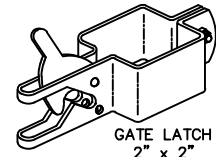

**RAILS: 25mm x 25mm (1" x 1"), 14GA.**

**UPRIGHTS: 25mm x 25mm (1" x 1"), 16GA**

**PICKETS: 16mm x 16mm (5/8" x 5/8"), 18GA.**

**INFILL: 89mm SCROLLS**

**WELDS: STAINLESS STEEL**

**COLOUR: STANDARD COLOURS ARE BLACK, SEMI-BLACK  
BROWN, GREEN, WHITE AND FOREST GREEN  
(CUSTOM COLOURS AVAILABLE UPON REQUEST)**

**AVAILABLE GATE HEIGHTS:**

- 762mm (30")
- 914mm (36")
- 1067mm (42")
- 1219mm (48")
- 1524mm (60") SHOWN
- 1829mm (72")

**FITTINGS**

POST COLLAR c/w  
1/2"x3" HINGE BOLT

GATE FINGER  
1" x 1"

GATE COLLAR  
1" x 1"

GATE LATCH  
2" x 2"

SELF CLOSER  
OPTIONAL

COMMENTS: SINGLE SWING GATE

TITLE

**IRON EAGLE I  
STYLE 2915 SINGLE SWING GATE**

DRAWING No.

**2915-SG**

CHK'D