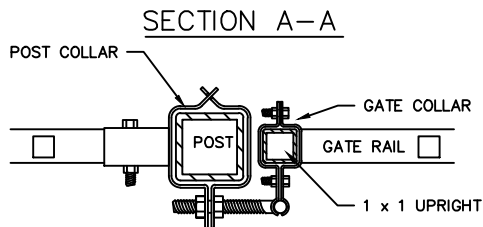

SPECIFICATIONS:

- POSTS: GALVALUME™ COLD FORMED STEEL TUBING & PICKETS COATED INTERIOR & EXTERIOR**
- RAILS: ZAM™ COATED COLD FORMED TUBING (Zinc, Aluminum, Magnesium) COATED INTERIOR & EXTERIOR**
- FINISH: CHROMATE CONVERSION COATING ELECTROSTATICALLY APPLIED THERMALLY BONDED POLYESTER POWDER COATING MINIMUM FILM THICKNESS 2.5 mils**
- POSTS: 51mm x 51mm (2"x2"), 14 OR 16GA.**
- POST CAPS: PYRAMID, BALL, SPIRE OR ACORN**
- RAILS: 25mm x 25mm (1" x 1"), 14GA.**
- UPRIGHTS: 25mm x 25mm (1" x 1"), 16GA**
- PICKETS: 16mm x 16mm (5/8" x 5/8"), 18GA. PINCHED ARROW, MAPLE LEAF, FLEUR DE LIS OR FLAT TOP c/w UV INSERT (USE ARROW UNLESS OTHERWISE NOTED)**
- WELDS: STAINLESS STEEL**
- COLOUR: STANDARD COLOURS ARE BLACK, SEMI-BLACK BROWN, GREEN, WHITE AND FOREST GREEN (CUSTOM COLOURS AVAILABLE UPON REQUEST)**

AVAILABLE GATE HEIGHTS:

- 991mm (39")
1295mm (51")
1600mm (63") SHOWN
1905mm (75")

FITTINGS

COMMENTS: SINGLE SWING GATE

TITLE

IRON EAGLE I
STYLE 2300 SINGLE SWING GATE

DRAWING No.

2300-SG