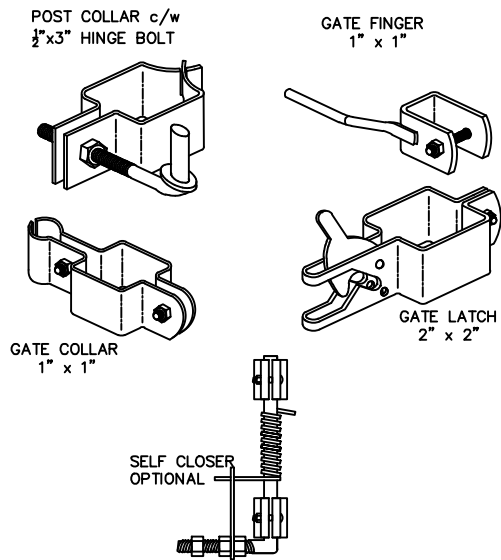

SPECIFICATIONS:

- POSTS: GALVALUME™ COLD FORMED STEEL TUBING & PICKETS COATED INTERIOR & EXTERIOR**
- RAILS: ZAM™ COATED COLD FORMED TUBING (Zinc, Aluminum, Magnesium) COATED INTERIOR & EXTERIOR**
- FINISH: CHROMATE CONVERSION COATING ELECTROSTATICALLY APPLIED THERMALLY BONDED POLYESTER POWDER COATING MINIMUM FILM THICKNESS 2.5 mils**
- POSTS: 51mm x 51mm (2"x2"), 14 OR 16GA.**
- POST CAPS: PYRAMID, BALL, SPIRE OR ACORN**
- RAILS: 25mm x 25mm (1" x 1"), 14GA.**
- UPRIGHTS: 25mm x 25mm (1" x 1"), 16GA**
- PICKETS: 16mm x 16mm (5/8" x 5/8"), 18GA. PINCHED ARROW, MAPLE LEAF, FLEUR DE LIS OR FLAT TOP c/w UV INSERT (USE ARROW UNLESS OTHERWISE NOTED)**
- WELDS: STAINLESS STEEL**
- COLOUR: STANDARD COLOURS ARE BLACK, SEMI-BLACK BROWN, GREEN, WHITE AND FOREST GREEN (CUSTOM COLOURS AVAILABLE UPON REQUEST)**

AVAILABLE GATE HEIGHTS:

- 991mm (39")
1295mm (51")
1600mm (63") SHOWN
1905mm (75")

FITTINGS

COMMENTS: SINGLE SWING GATE

TITLE

IRON EAGLE I
STYLE 2300 SINGLE SWING GATE

DRAWING No.

2300-SG