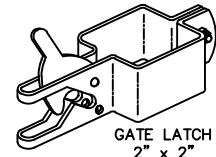

AVAILABLE GATE HEIGHTS:

- 762mm (30")
- 914mm (36")
- 1067mm (42")
- 1219mm (48")
- 1524mm (60") SHOWN
- 1829mm (72")

GATE TOP OPTIONS

FITTINGS

POST COLLAR c/w
1/2"x3" HINGE BOLT

GATE FINGER
1" x 1"

GATE COLLAR
1" x 1"

GATE LATCH
2" x 2"

SELF CLOSER
OPTIONAL

COMMENTS: SINGLE SWING GATE

TITLE

IRON EAGLE I
STYLE 2180 SINGLE SWING GATE

DRAWING No.

2180-SG

CHK'D