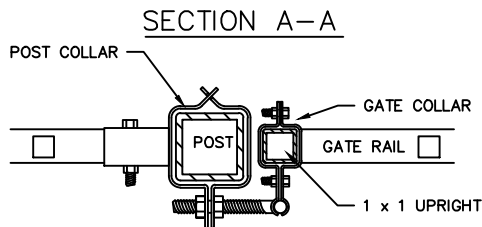

AVAILABLE GATE HEIGHTS:

- 762mm (30")
- 914mm (36")
- 1067mm (42")
- 1219mm (48")
- 1524mm (60") SHOWN
- 1829mm (72")

GATE TOP OPTIONS

FITTINGS

POST COLLAR c/w
1/2"x3" HINGE BOLT

GATE FINGER
1" x 1"

GATE COLLAR
1" x 1"

GATE LATCH
2" x 2"

SELF CLOSER
OPTIONAL

COMMENTS: SINGLE SWING GATE

TITLE

IRON EAGLE I
STYLE 2180 SINGLE SWING GATE

DRAWING No.

2180-SG

CHK'D