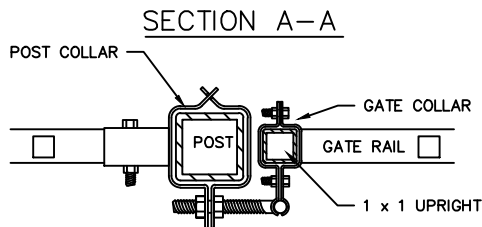

AVAILABLE GATE HEIGHTS:

- 762mm (30")
- 914mm (36")
- 1067mm (42")
- 1219mm (48")
- 1524mm (60") SHOWN
- 1829mm (72")

FITTINGS

POST COLLAR c/w
1/2"x3" HINGE BOLT

GATE FINGER
1" x 1"

GATE COLLAR
1" x 1"

GATE LATCH
2" x 2"

SELF CLOSER
OPTIONAL

COMMENTS: SINGLE SWING GATE

TITLE

IRON EAGLE I
STYLE 2000 SINGLE SWING GATE

DRAWING No.

2000-SG

CHK'D

DATE: JAN 12, 2018